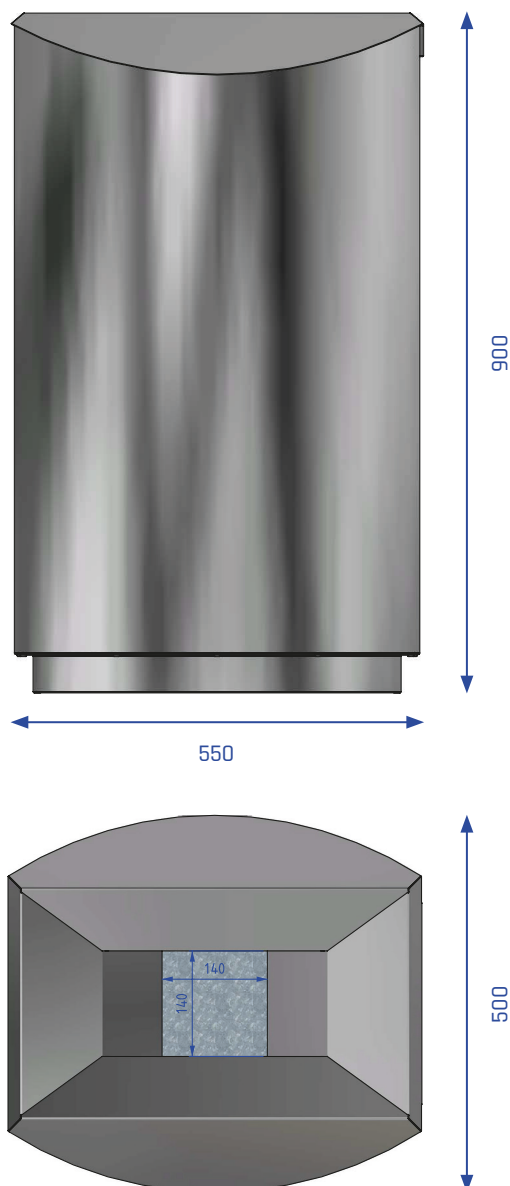

### Single bin FFJ1-PPE

Volume	100 Liter
Compartments	1
Casing material	1.4301 (AISI 304) stainless steel, brushed
Casing material thickness	1,5 mm
Inner liner material	galvanized steel leakproof
Width	550 mm
Depth	500 mm
Height	905 mm
Color	RAL 5012 / Light blue
Weight	38 kg
Slot size	140 x 140 mm
Accessories / Options	see FEATURES

## TEMPTATION

### Single bin FFJ1-PPE

**Description:** Self-supporting, curved fronts and flat side panels made of stainless steel, secured with an internal construction of galvanized steel, provide great stability. The top's funnel-shaped opening guides waste into the inner liner and is also an elementary part of the fire protection (patented and certified).

**Handling:** Quick and easy removal of the waste bag from above. The top is opened after operating the lock (1/4 turn) and can be swung backwards manually. The contents are now visible and the waste bag can be replaced.