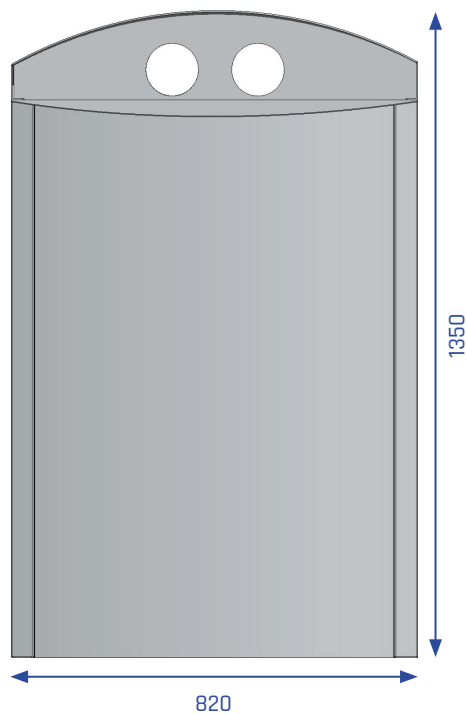

SPECIAL

Waste bin-garage Leverkusen

Volume	for 240 Liter-waste bins (MGB; not in scope of delivery)
Casing material	1.4301 (AISI 304) stainless steel, brushed
Floor plate material	galvanized steel
Width	820 mm
Depth	850 mm
Height	1350 mm
Weight	approx. 91 kg
Slot size	see FEATURES
Accessories / Options	see FEATURES

SPECIAL

Waste bin-garage Leverkusen

Description: 2 straight and 2 curved sides, curved cover sloping to one side, openings in the front.

Safety: The side door is protected against unauthorized access by a lock.