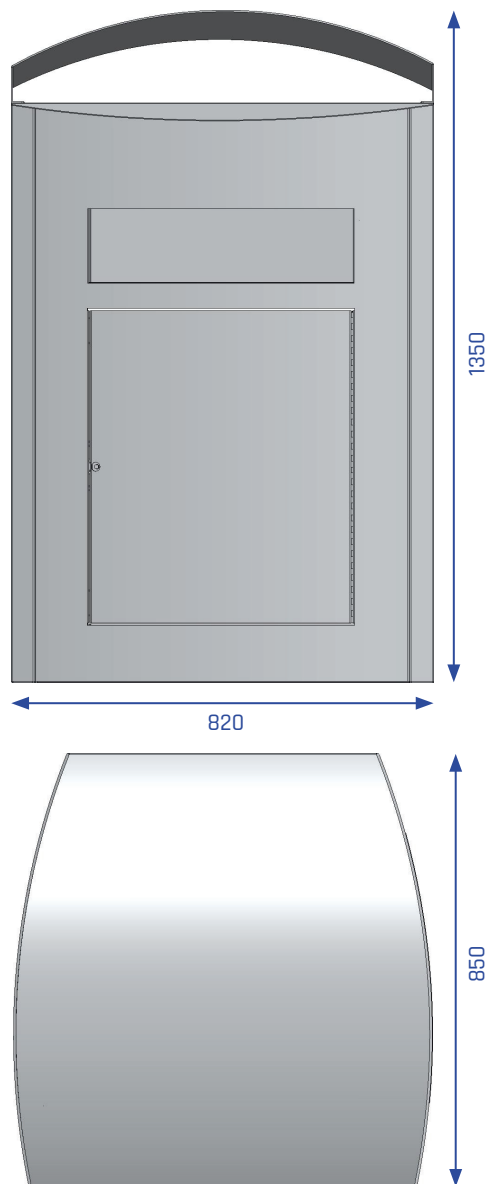

SPECIAL

Waste bin-garage with ashtray Duisburg

Description: 2 straight and 2 curved sides, curved cover sloping to one side, openings on both sides.

Safety: The doors are protected against unauthorized access by a lock.

Handling: The front door is unlocked by a 1/4 turn of the key and opened manually. The ashtray can now be removed and emptied as required.

The side door is opened the same way and the wheeled 240 L plastic bin can then be removed for emptying.

AUWEKO GmbH • Dornhofstraße 34 • 63263 Neu-Isenburg

Telefon: +49 6102 37537-0 • Fax: +49 6102 37537-100 • Email: vertrieb@auweko.de • Website: www.auweko.de

Copyright declaration:

All sketches, drawings and electronic information are the property of AUWEKO GmbH in Neu-Isenburg. The use of these documents, hard copies or information is permitted for internal purposes only. Forwarding to third parties is not authorised. Subject to technical alteration. © AUWEKO GmbH, 63263 Neu-Isenburg