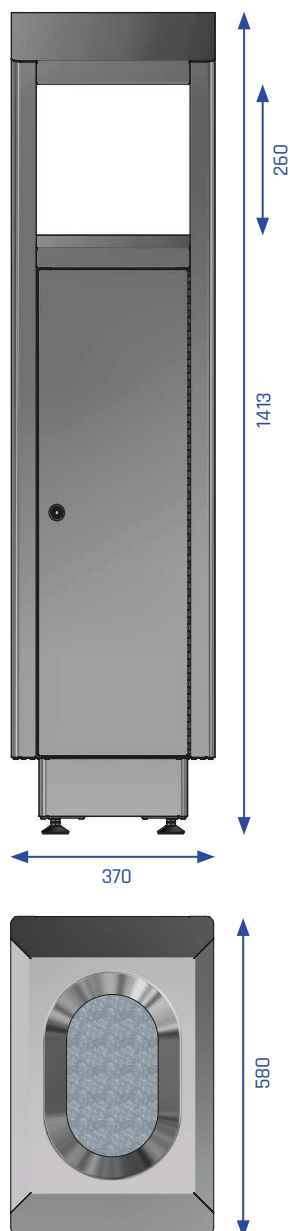

SKYLINE

Single bin, covered S100D

Volume	95 Liter
Compartments	1
Casing material	1.4301 (AISI 304) stainless steel, brushed
Casing material thickness	1.5 mm
Interior:	
Type 1	Bag holder Metal
Drip tray	galvanized steel leakproof
Type 2	Inner liner galvanized steel leakproof
Width	370 mm
Depth	580 mm
Height	1413 mm
Weight	approx. 47,0 kg
Slot size	167 x 296 mm
Accessible height	1030 mm
Accessories / Options	see FEATURES

SKYLINE

Single bin, covered S100D

Description: Self-supporting, straight exterior walls incl. rounded corner profiles and a cover construction made of stainless steel, fastened with a galvanized interior construction, provide great stability. The funnel-shaped opening on the top of the container guides the waste into either a bag holder (version 1) or a galvanized inner liner, which also serves as a bag holder (version 2).

Safety: The funnel-shaped opening in combination with the inner construction provides a self-extinguishing effect (TÜV-certified). The snap lock protects the container against unauthorized access.

Additional coverage of the openings for unprotected/ outdoor areas.

Handling: The liner is emptied through the large front door, which is opened with a key. Two versions are available. In version 1, the waste bag is attached to an extendible bag holder. Version 2 has a inner liner, which is emptied by removing the liner and subsequently lifting out the bag.