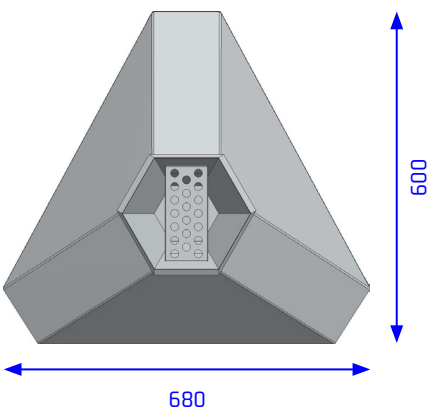

ORIGINAL

Recycling bin with Information panels R1-R3

Volume	80 or 30 / 30 / 30 Liter
Compartments	1 or 3
Casing material	1.4301 (AISI 304) stainless steel, brushed
Casing material thickness	1,5 mm
Inner liner material	galvanized steel leakproof
Information panel	polyethylene sheet (1 mm) transparent 519 x 603 mm
Width	680 mm
Depth	600 mm
Height	1100 mm
Weight	55,0 / 45,0 kg
Slot size	see FEATURES
Accessoires / Options	see FEATURES

ORIGINAL

Recycling bin with Information panels R1-R3

Description: Well visible outer walls made of stainless steel. Front openings, suitable for unprotected/ outdoor areas. All doors contain transparent plastic panels for individual design or the option to use and them as advertising space. An integrated, theft-proof ashtray or flat cover on the top is a standard equipment.