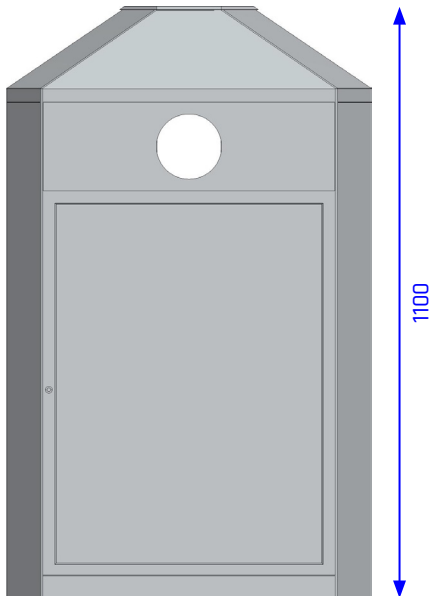

ORIGINAL

Recycling bin with Information panels R1-R3

Volume	80 or 30 / 30 / 30 Liter
Compartments	1 or 3
Casing material	1.4301 (AISI 304) stainless steel, brushed
Casing material thickness	1,5 mm
Inner liner material	galvanized steel leakproof
Information panel	polyethylene sheet (1 mm) transparent 519 x 603 mm
Width	680 mm
Depth	600 mm
Height	1100 mm
Weight	55,0 / 45,0 kg
Slot size	see FEATURES
Accessoires / Options	see FEATURES

ORIGINAL

Recycling bin with Information panels R1-R3

Description: Well visible outer walls made of stainless steel. Front openings, suitable for unprotected/ outdoor areas. All doors contain transparent plastic panels for individual design or the option to use and them as advertising space. An integrated, theft-proof ashtray or flat cover on the top is a standard equipment.

Handling of the information panels: Open the door and unscrew the Phillips screws in the upper frame on the lock side. The frame can now be opened and posters can be exchanged. For the 80 L version the inner liner is simply pulled out forward.